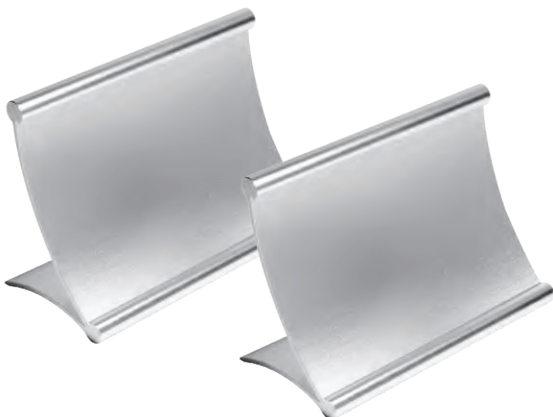

DSH-09

Metal Silver Colour Desk Sign Holder with the stand. **Product Size** : 70 x 60 mm. **Printing Options** : Digital Printing