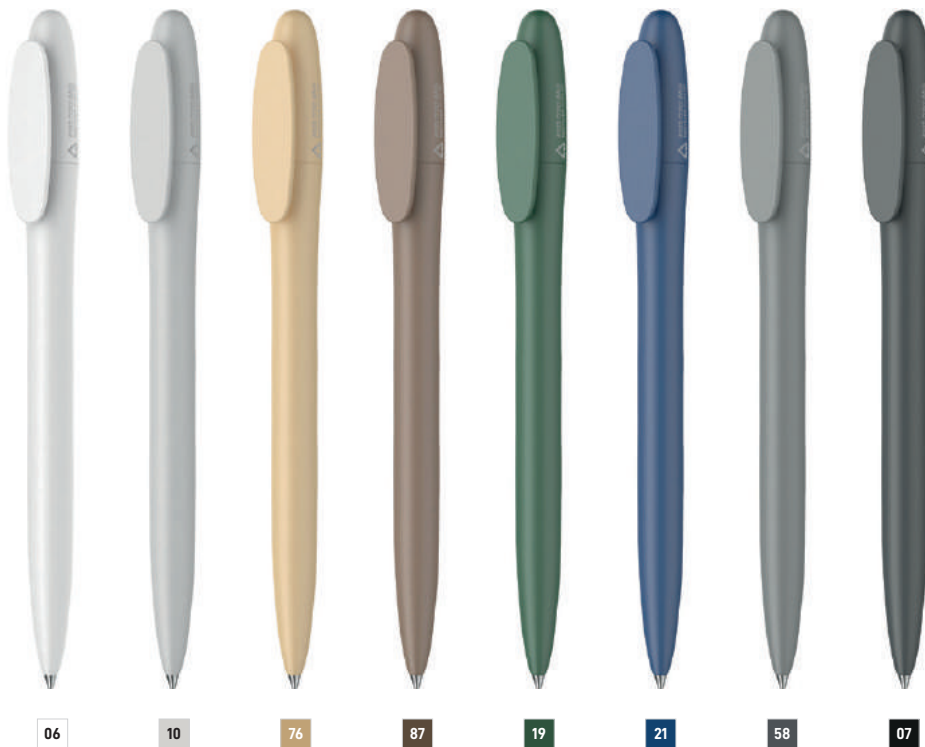

MAX-B500-MATT-RE Maxema Flow Pure - Recycled

Twist-action, Made of non-toxic, highly resistant ABS plastic
Recycled plastic matte textured barrel, Jumbo refill, Blue Ink
Printing options : UV Printing, Screen Printing

Responsible consumption:
more quality, less quantity.

POST-CONSUMER
RECYCLED PLASTIC