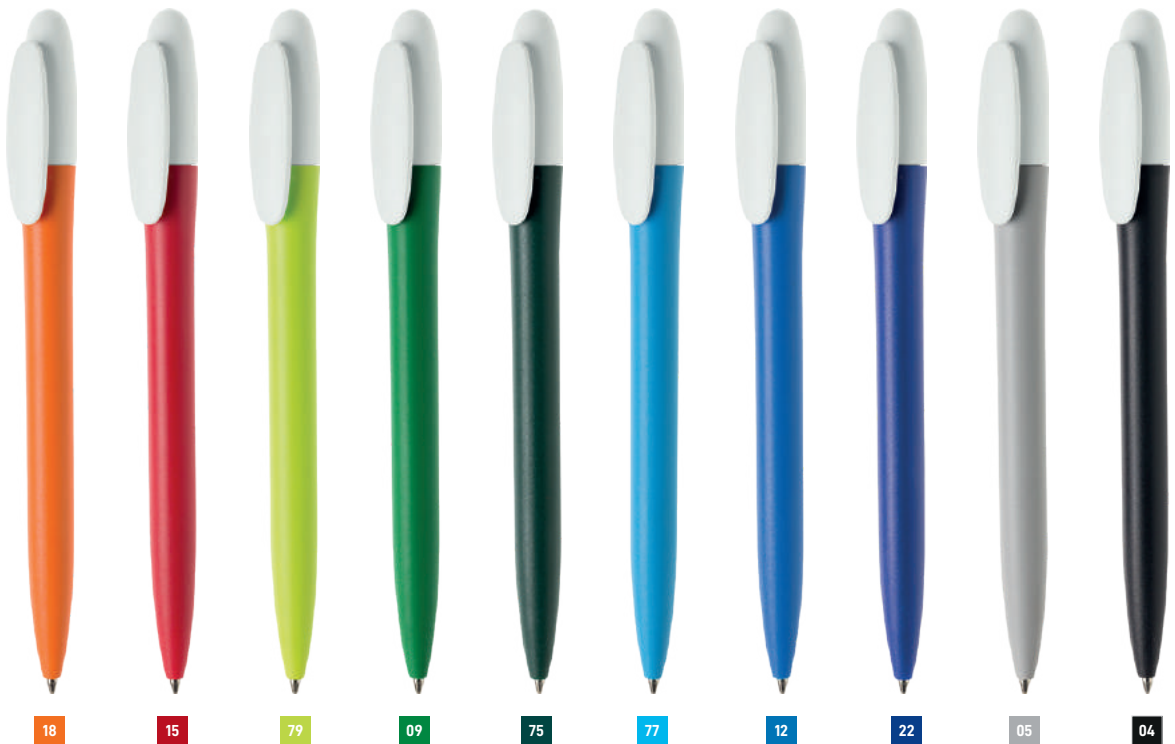

MAX-B500-MATT-CB

Maxema Bay

Twist-action, Made of non-toxic, highly resistant ABS plastic, Matte textured barrel, Jumbo refill, Blue Ink

Printing options : UV Printing, Screen Printing