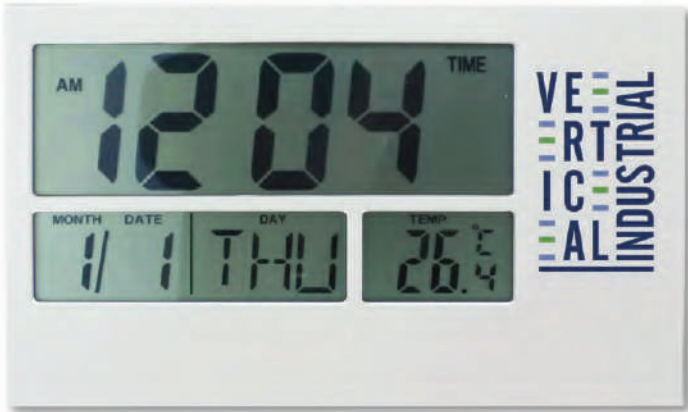

### CLK-15-BM

Rectangular Bamboo Desk Clock & Eco-Friendly Analog Clocks function. **Product Size** : 162 x 86 x 38 mm. **Printing Options** : Laser Engraving, Screen Printing, UV Printing.

### CLK-16-BM

Triangular Wooden Desk Clock. LCD display with easy to read digits. 12/24hr format. Alarm & Temperature function. **Product Size** : 122 x 70 x 80 mm. **Printing Options** : Laser Engraving, Screen Printing.