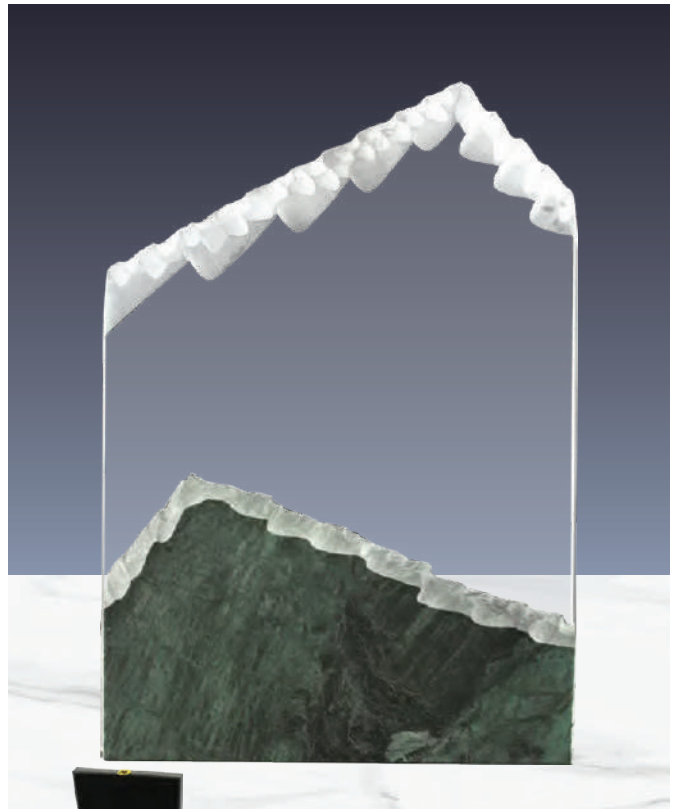

CR-38

Crystal & Marble Award.
Presented on a Luxury Hardboard Box.
Product Size : 170 x 250 x 22 mm. **Printing Options :** Laser Engraving, Sandblast sticker.