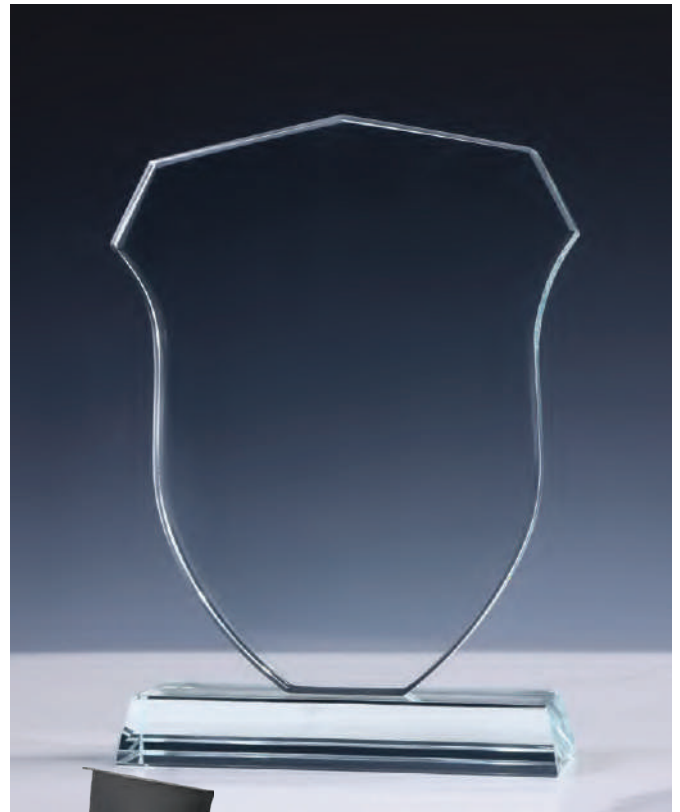

CR-47

Crystal Award
Product Size : 120 x 180 x 45 mm
Printing Options : Laser Engraving,
Sublimation, Sandblast Sticker.