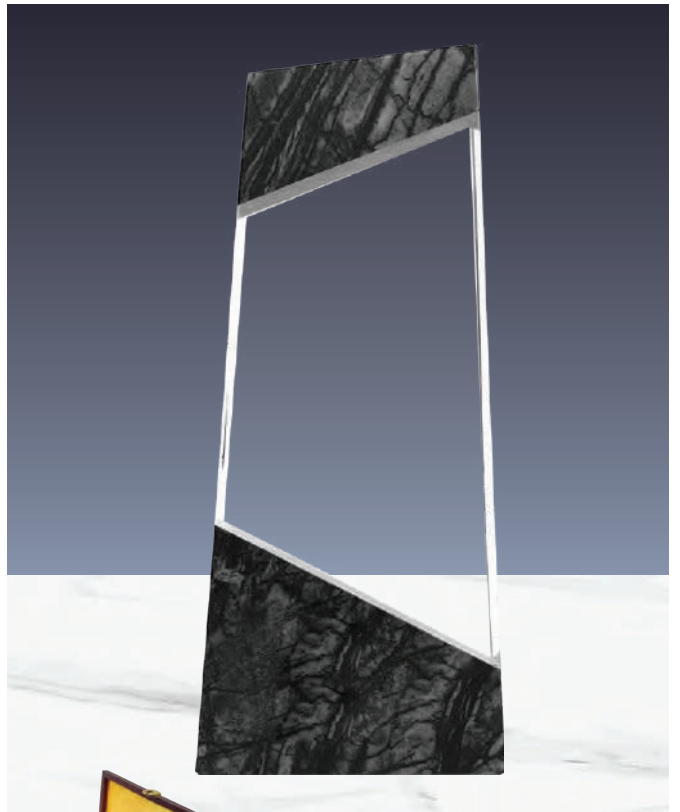

CR-52

Crystal & Marble Award.
Presented on a Luxury Wooden Box.
Product Size : 93 x 220 x 23 mm. **Printing
Options :** Laser Engraving, Screen Printing.