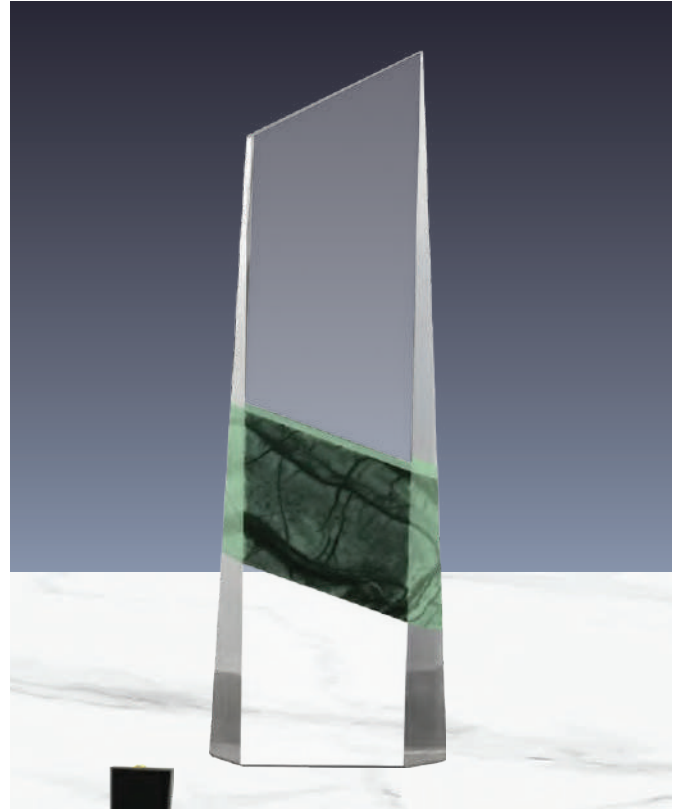

CR-36

Crystal & Marble Award.
Presented on a Luxury Hardboard Box.
Product Size : 90 x 270 x 40 mm. **Printing Options** : Laser Engraving, Sandblast sticker.